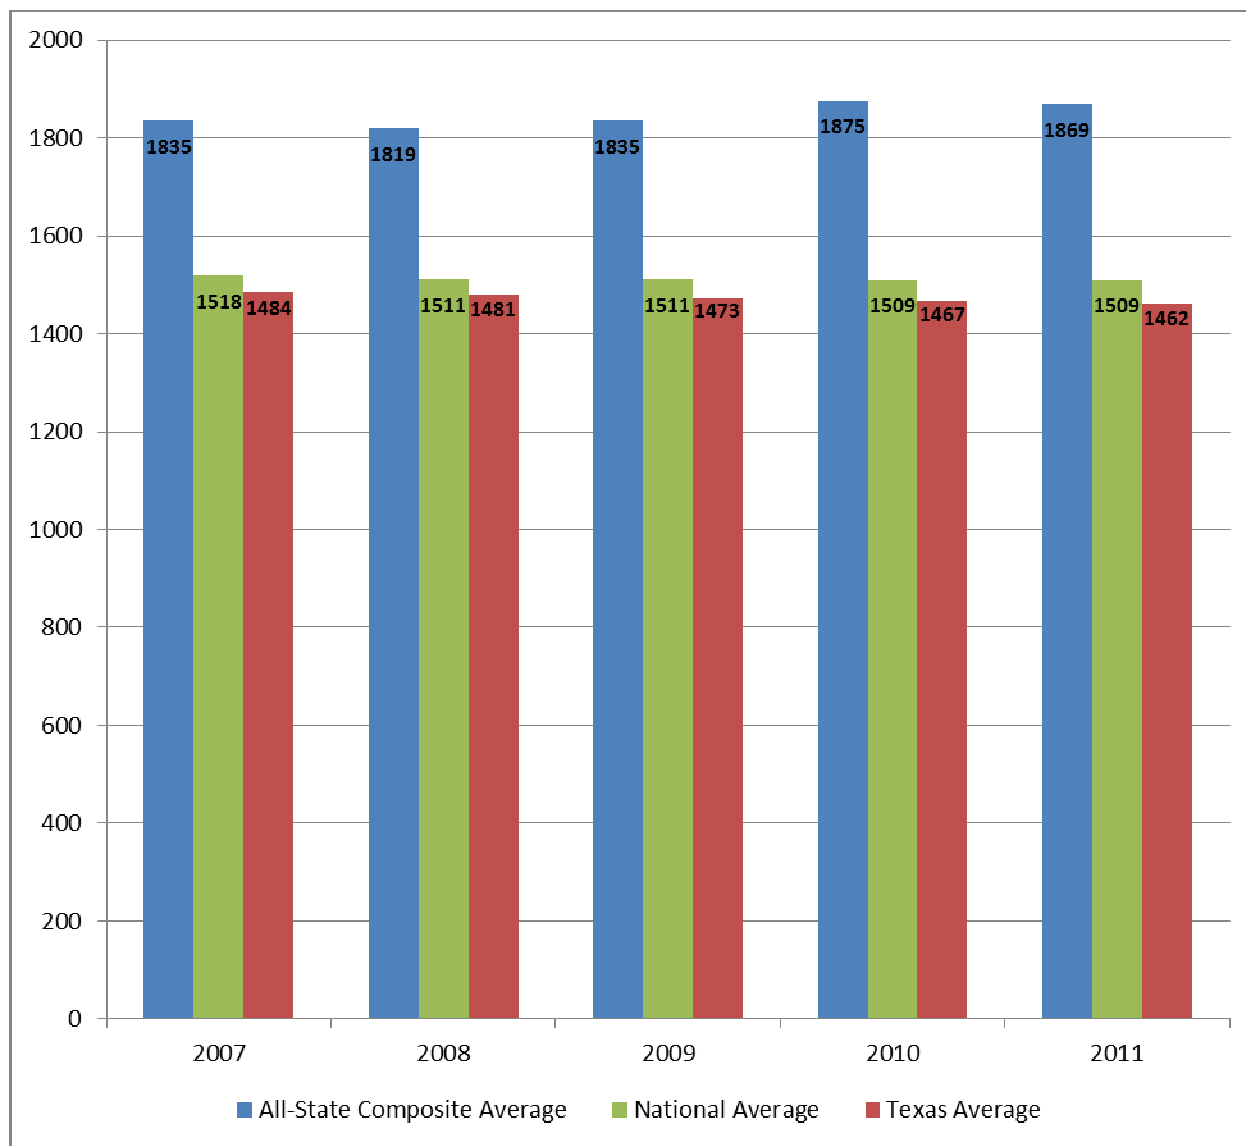

Five-Year SAT Score Comparison

Texas All-State Musicians Compared to the National and State Average

Texas All-State musicians have consistently scored about 22% higher than the national average and about 25% higher than the Texas average.