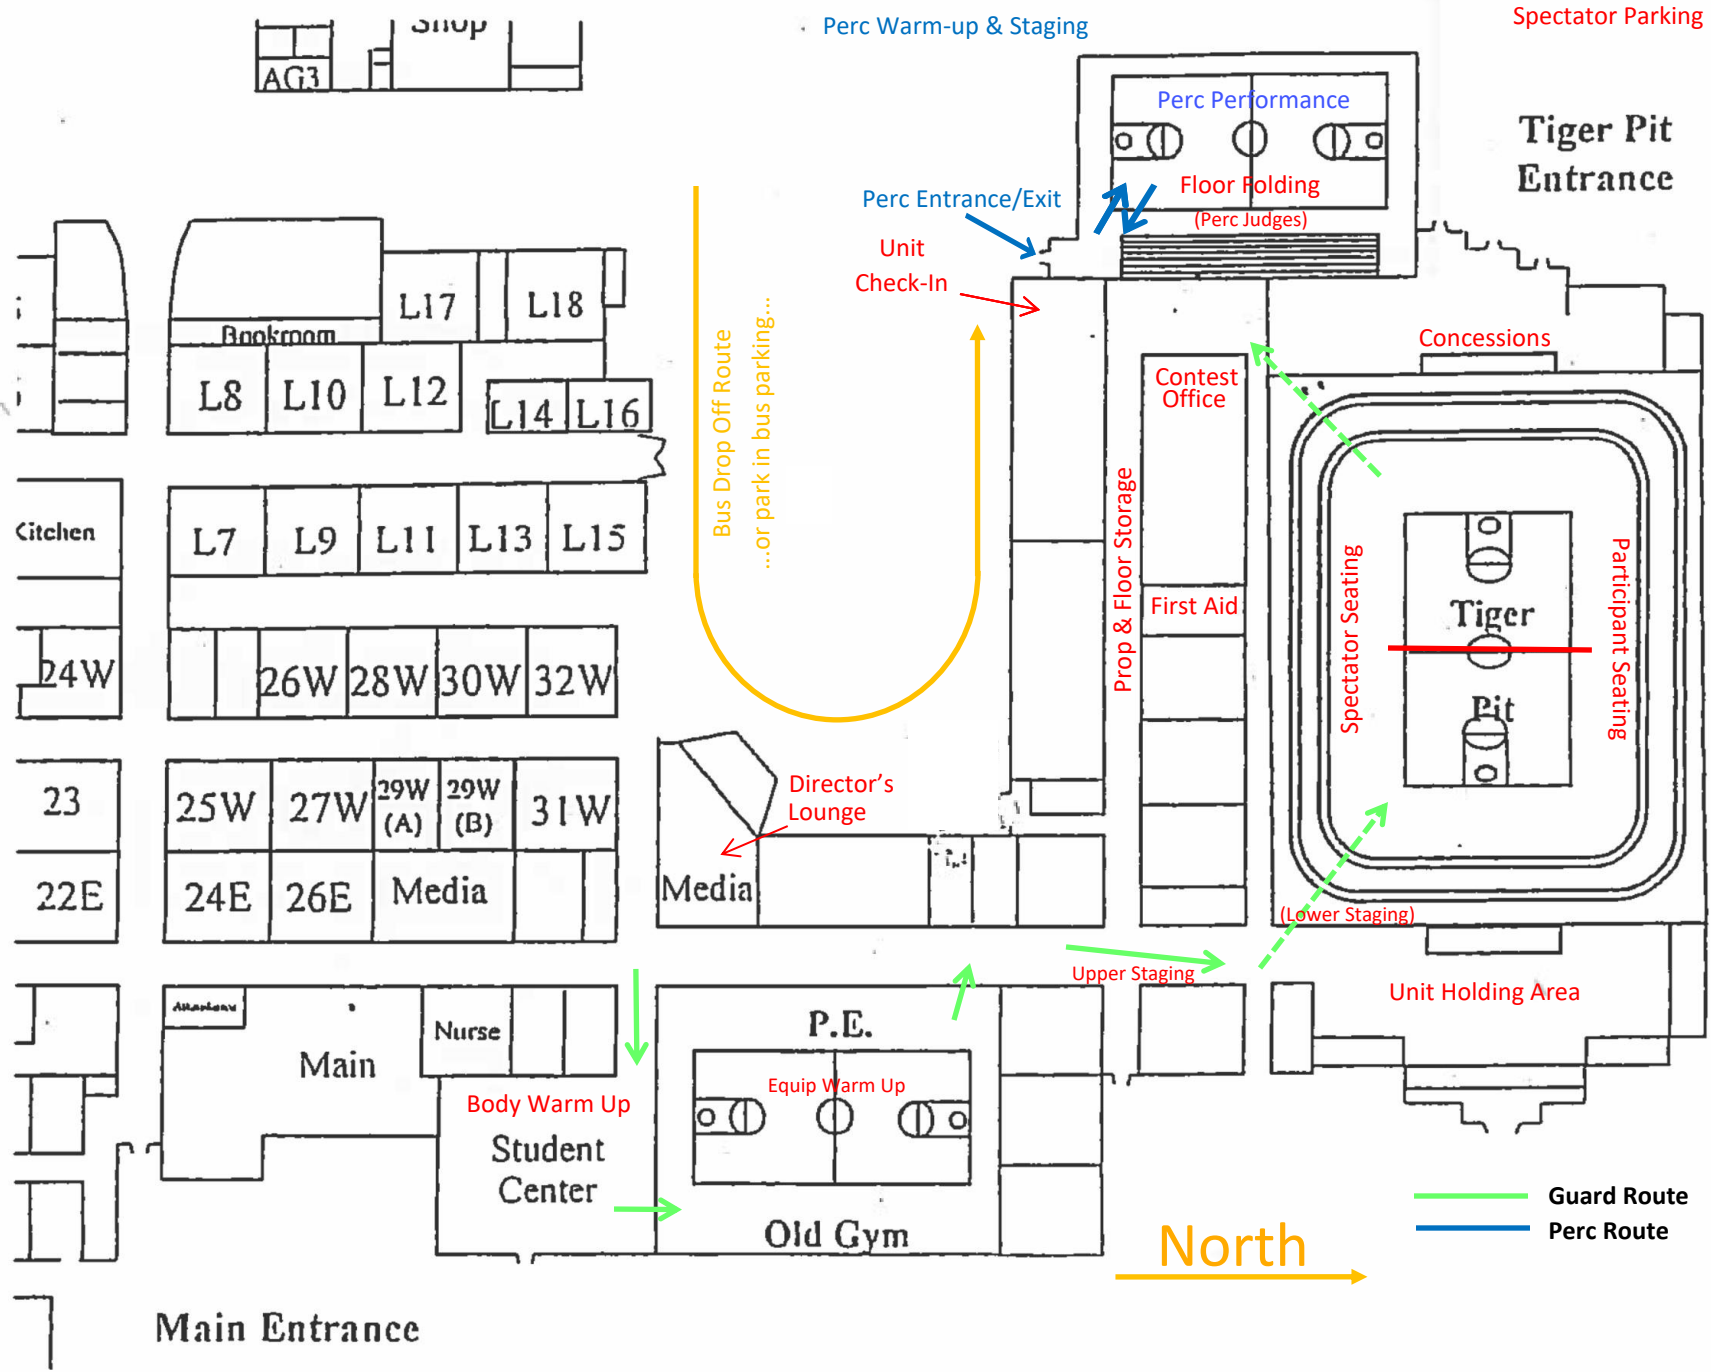

↑ Bus Parking ↑

Perc Warm-up & Staging

Spectator Parking

Tiger Pit Entrance

Perc Performance

Floor Folding (Perc Judges)

Perc Entrance/Exit

Unit Check-In

Concessions

Contest Office

First Aid

Tiger

Pit

Spectator Seating

Participant Seating

Bus Drop Off Route
...or park in bus parking...

(Lower Staging)

Upper Staging

Unit Holding Area

P.E.

Equip Warm Up

Old Gym

Body Warm Up

Student Center

Main

Nurse

Main Entrance

North

— Guard Route
— Perc Route